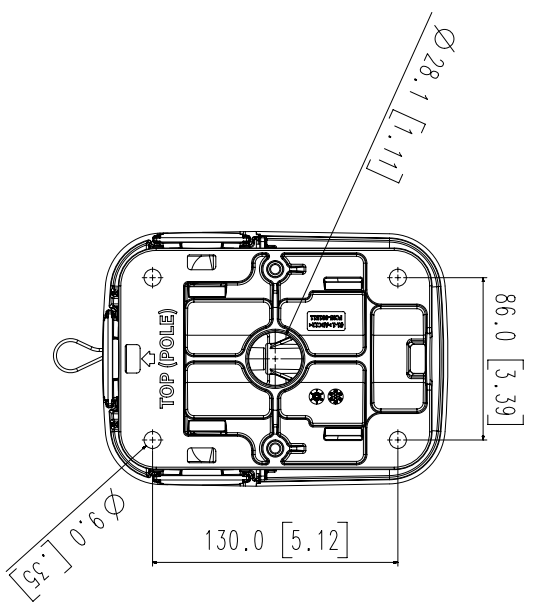

SBP-156WMW

Wall & Pole Mount

Key Features

- Compatible with XNP-9300RW/8300RW/6400RW
- Material : Aluminum
- Color : White
- Dimensions : 135(W)x183(H)x302(D)mm (5.31x7.20x11.89")
- Mounts compatible cameras to a wall or pole. Compatible with optional corner mount SBP-156KMW.

Accessories (Optional)

XNP-9300RW

XNP-8300RW

XNP-6400RW

SBP-156KMW

Mechanical

Color	White
Material	Aluminum
RAL code	RAL9003
Product dimensions / weight	135(W)x183(H)x302(D)mm (5.31x7.20x11.89"), 1517g(3.34lb)
Supported products	XNP-9300RW/XNP-8300RW/XNP-6400RW ※ For further compatible models, please visit our website or use Toolbox

Unit:mm [inch]	SCALE:1/1	© Hanwha Techwin	
No.	MODEL NAME	DATE	
1	SBP-156MM	20.06.18	