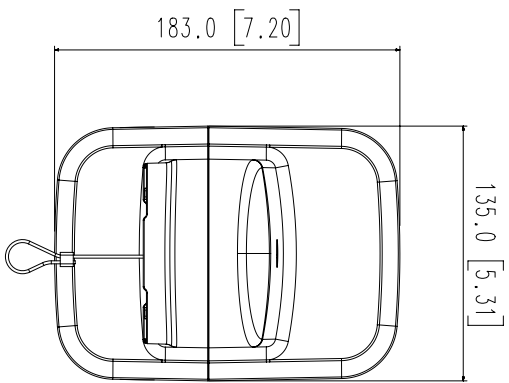

SBP-156WMW

Wall & Pole Mount

Key Features

- Compatible with XNP-9300RW/8300RW/6400RW
- Material : Aluminum
- Color : White
- Dimensions : 135(W)x183(H)x302(D)mm (5.31x7.20x11.89")
- Mounts compatible cameras to a wall or pole. Compatible with optional corner mount SBP-156KMW.

Accessories (Optional)

XNP-9300RW

XNP-8300RW

XNP-6400RW

SBP-156KMW

Mechanical

Color	White
Material	Aluminum
RAL code	RAL9003
Product dimensions / weight	135(W)x183(H)x302(D)mm (5.31x7.20x11.89"), 1517g(3.34lb)
Supported products	XNP-9300RW/XNP-8300RW/XNP-6400RW ※ For further compatible models, please visit our website or use Toolbox

Unit:mm [inch]	SCALE:1/1	© Hanwha Techwin	
No.	MODEL NAME	DATE	
1	SBP-156MM	20.06.18	