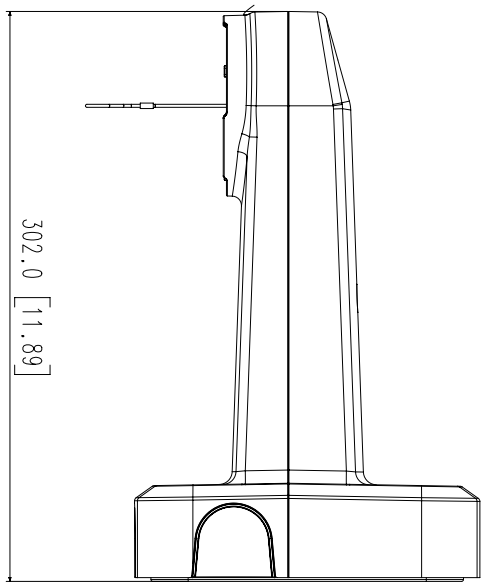

SBP-156WMW

Wall & Pole Mount

Key Features

- Compatible with XNP-9300RW/8300RW/6400RW
- Material : Aluminum
- Color : White
- Dimensions : 135(W)x183(H)x302(D)mm (5.31x7.20x11.89")
- Mounts compatible cameras to a wall or pole. Compatible with optional corner mount SBP-156KMW.

Accessories (Optional)

XNP-9300RW

XNP-8300RW

XNP-6400RW

SBP-156KMW

Mechanical

Color	White
Material	Aluminum
RAL code	RAL9003
Product dimensions / weight	135(W)x183(H)x302(D)mm (5.31x7.20x11.89"), 1517g(3.34lb)
Supported products	XNP-9300RW/XNP-8300RW/XNP-6400RW ※ For further compatible models, please visit our website or use Toolbox

Unit:mm [inch]	SCALE:1/1	© Hanwha Techwin	
No.	MODEL NAME	DATE	
1	SBP-156MM	20.06.18	