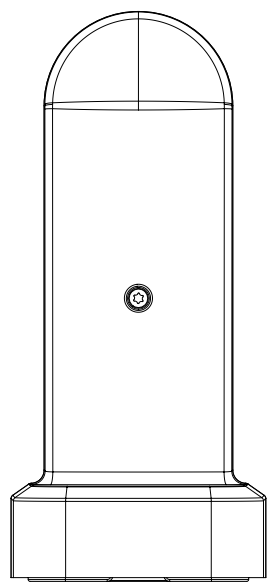

SBP-156WMW

Wall & Pole Mount

Key Features

- Compatible with XNP-9300RW/8300RW/6400RW
- Material : Aluminum
- Color : White
- Dimensions : 135(W)x183(H)x302(D)mm (5.31x7.20x11.89")
- Mounts compatible cameras to a wall or pole. Compatible with optional corner mount SBP-156KMW.

Accessories (Optional)

XNP-9300RW

XNP-8300RW

XNP-6400RW

SBP-156KMW

Mechanical

Color	White
Material	Aluminum
RAL code	RAL9003
Product dimensions / weight	135(W)x183(H)x302(D)mm (5.31x7.20x11.89"), 1517g(3.34lb)
Supported products	XNP-9300RW/XNP-8300RW/XNP-6400RW ※ For further compatible models, please visit our website or use Toolbox

Unit:mm [inch]	SCALE:1/1	© Hanwha Techwin	
No.	MODEL NAME	DATE	
1	SBP-156MM	20.06.18	