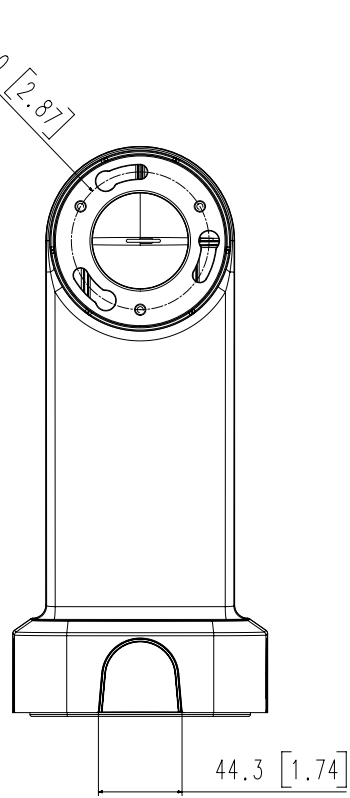

SBP-156WMW

Wall & Pole Mount

Key Features

- Compatible with XNP-9300RW/8300RW/6400RW
- Material : Aluminum
- Color : White
- Dimensions : 135(W)x183(H)x302(D)mm (5.31x7.20x11.89")
- Mounts compatible cameras to a wall or pole. Compatible with optional corner mount SBP-156KMW.

Accessories (Optional)

XNP-9300RW

XNP-8300RW

XNP-6400RW

SBP-156KMW

Mechanical

Color	White
Material	Aluminum
RAL code	RAL9003
Product dimensions / weight	135(W)x183(H)x302(D)mm (5.31x7.20x11.89"), 1517g(3.34lb)
Supported products	XNP-9300RW/XNP-8300RW/XNP-6400RW ※ For further compatible models, please visit our website or use Toolbox

Unit:mm [inch]	SCALE:1/1	© Hanwha Techwin	
No.	MODEL NAME	DATE	
1	SBP-156MM	20.06.18	